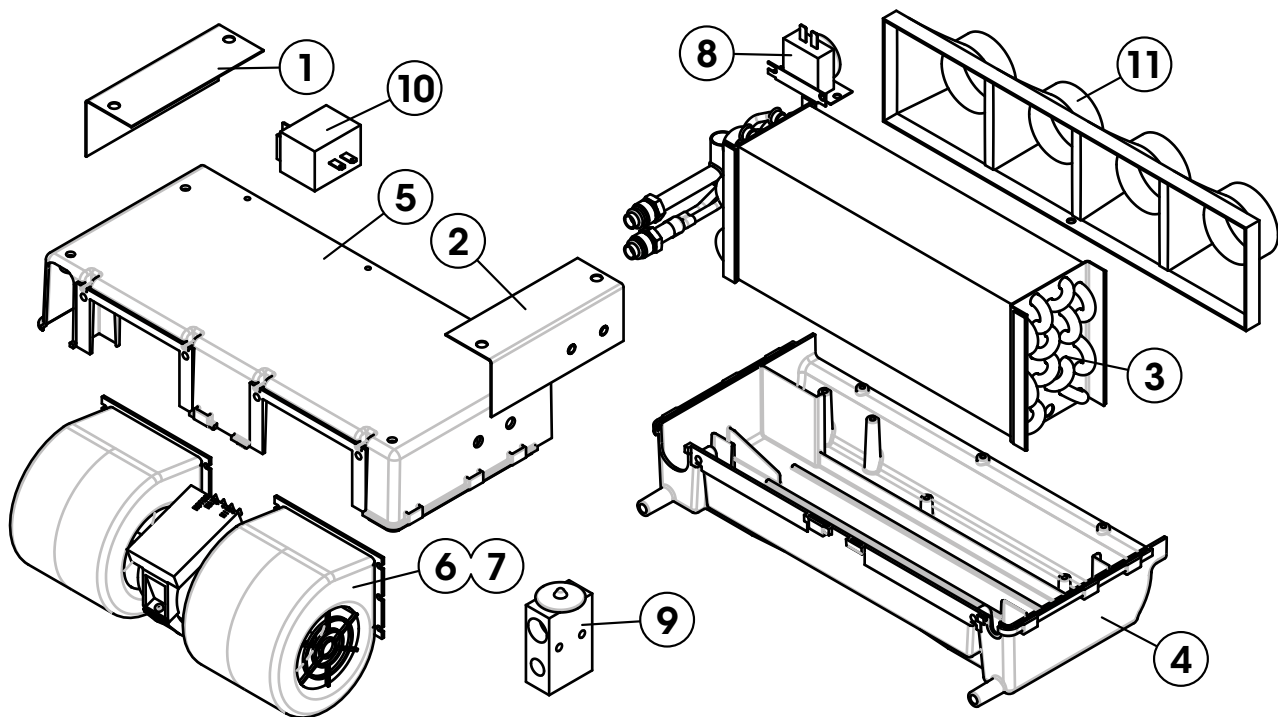

Model R-2300-0,-1,-2 Air Conditioner

SERVICE PARTS LIST

ITEM	NOTE	PART NO.	DESCRIPTION	CAT. NO.
1		RD-3-14539-OP	Bracket- Mount	
2		RD-3-14540-OP	Bracket- Mount	
3		RD-2-5661-OP	Evaporator Assembly	76R5323
4		RD-3-14266-OP	Housing- Lower	
5		RD-3-14265-OP	Housing- Upper	
6	A	RD-5-8837-OP	Motor- Double Blower, 12v	73R5532

ITEM	NOTE	PART NO.	DESCRIPTION	CAT. NO.
7	B	RD-5-8838-OP	Motor- Double Blower, 24v	73R5534
8		RD-5-6429-OP	Thermostat	71R3150
9		RD-5-6868-OP	Valve- Expansion, R-134A	71R8301
11	C	RD-1-1651-OP	2.5" Outlet Adapter	72R4534
		RD-2-5663-OP	Harness- Wire Assembly	
	C	RD-2-3279-OP	Plenum Assembly	72R4535